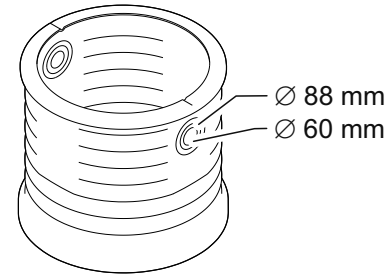

Increase 55000

PVT0004