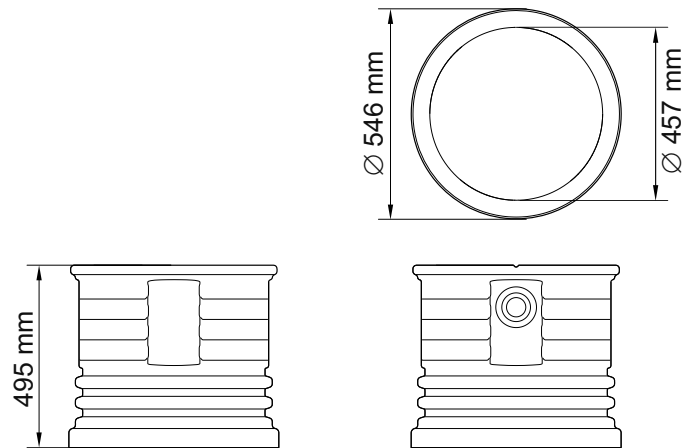

Increase 55000