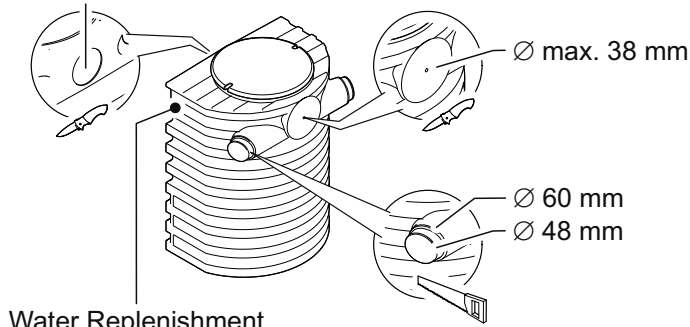

### Pump Vault 15000

Ø max. 38 mm

Water Replenishment System