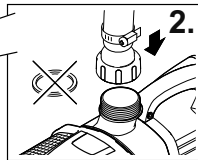

Pump Vault 15000

Ø max. 38 mm

Water Replenishment System

Pump Vault 55000

4x

Increase 55000

PVT0004

PVT0007